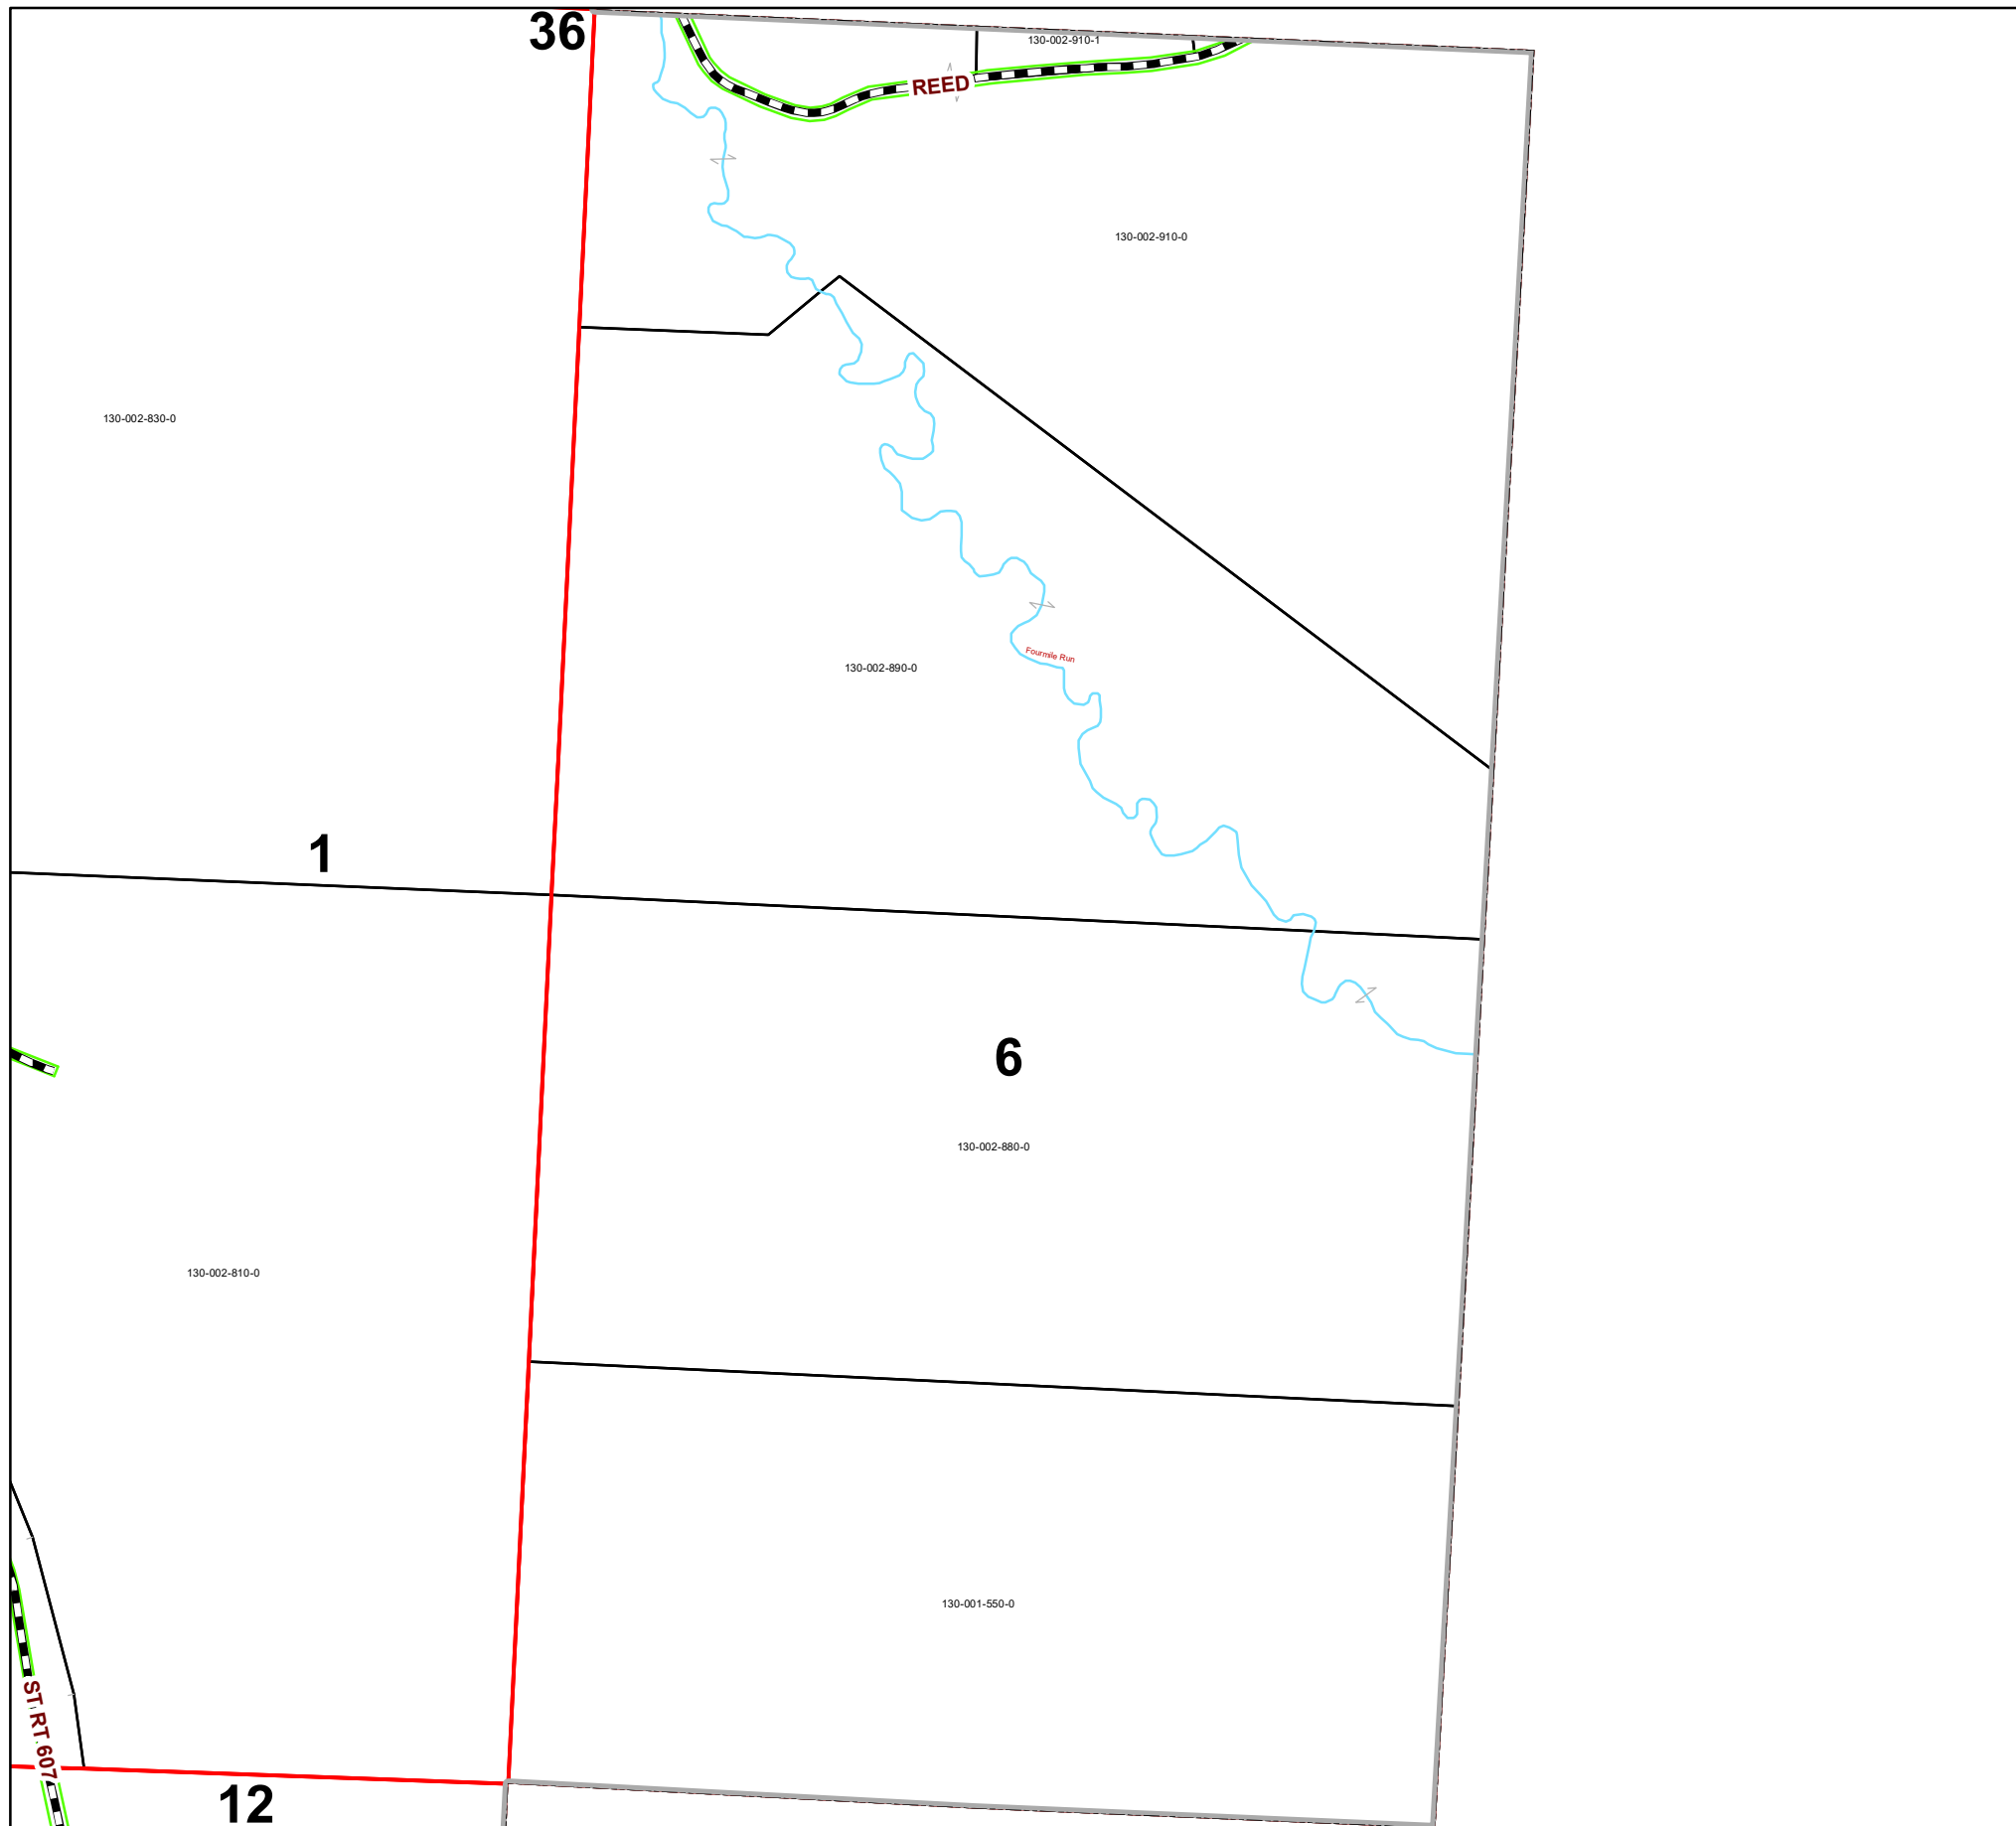

MORGAN TOWNSHIP SECTION 6 TWP 10 R 12

MORGAN COUNTY, OHIO

PIN	Owner	LegalDescr	Acres	VOL	PAGE
130-002-880-0	OHIO FRANKLIN REALTY LLC	R12 T10 S06 SD 22 H	88.54	OR219	3123
130-002-890-0	OHIO FRANKLIN REALTY LLC	R11 T10 S06 MM02	85.56	OR219	3123
130-002-910-0	OHIO FRANKLIN REALTY LLC	R00 T00 S06 MM02	80.6	OR219	3123
130-001-550-0	SMITH ROBERT & SHELLIE	R12 T10 S06 SD 23 S	80	OR157	637
130-002-910-1	THOMPSON BRUCE J & REBECCA J	R11 T10 S06 SD 24	1.84	OR221	3109

Boundaries			
	Hydro		Section
	Roads		Lot
	County		Township
	Parcel		ROW

Disclaimer: The information that these maps contains is for reference purposes only. Please bring any erros to the attention of the Engineer's Office staff. Thank you